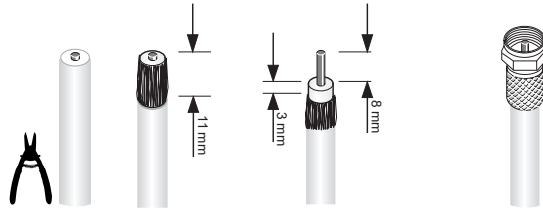

DMS-300 (3372) TV-IF COMBINER

Combines 2 satellite inputs and 1 terrestrial input into 2 outputs TV-IF-1 and TV+IF-2

Wall mounting (T) and grounding

Coaxial cable stripping and connectorization

Installation example

DAU-813
Indoor splitters (5-2400 MHz)