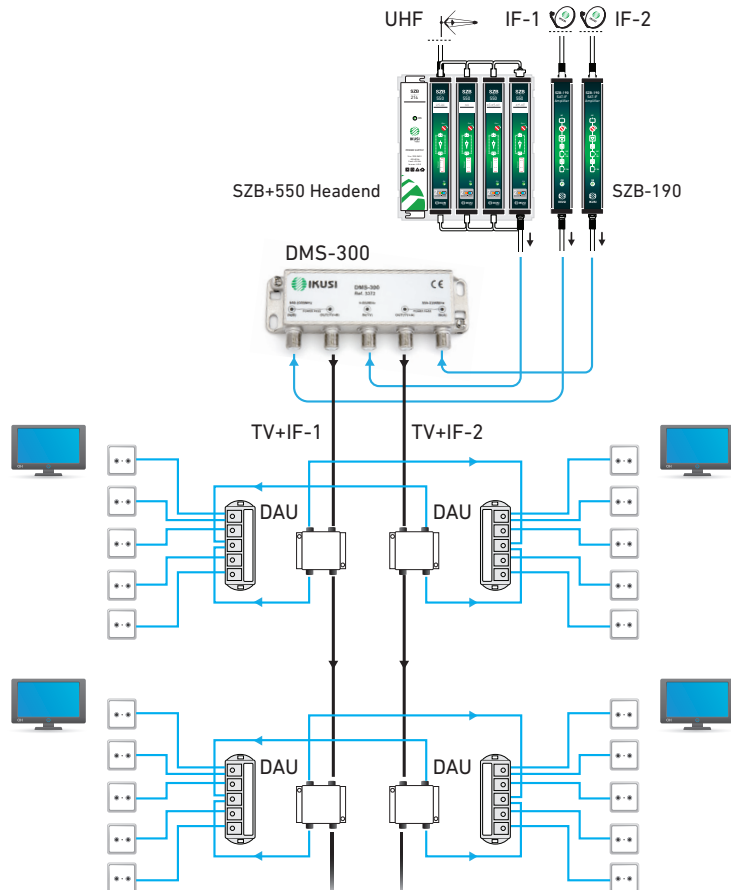

DMS-300 (3372) TV-IF COMBINER

Combines 2 satellite inputs and 1 terrestrial input into 2 outputs TV-IF-1 and TV+IF-2

Wall mounting (T) and grounding

Coaxial cable stripping and connectorization

Installation example

DAU-813
Indoor splitters (5-2400 MHz)